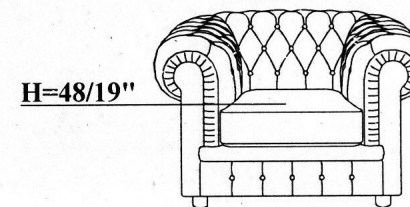

Cod. 040

230/91"

H=74/29"

98/39"

Cod. 027

204/80"

Cod. 080

H=49/19"

62/24"

62/24"

Cod. 020

178/70"

Cod. 001

H=48/19"

113/44"

Piede Mod.
WINDSOR 1

In legno
H= 6,5 CM

Piede Mod.
WINDSOR 2

In legno
H= 6 CM