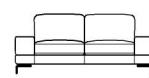

↑ fold following the dotted line ↑

n_sarah

NICOLETTIHOME

L Length - H Height - D Depth - SH Seat Height - SD Seat Depth

dimensions

L 164
H79 D112 SH43 SD126

L 164
H79 D112 SH43 SD126

L 117
H79 D95 SH43 SD58