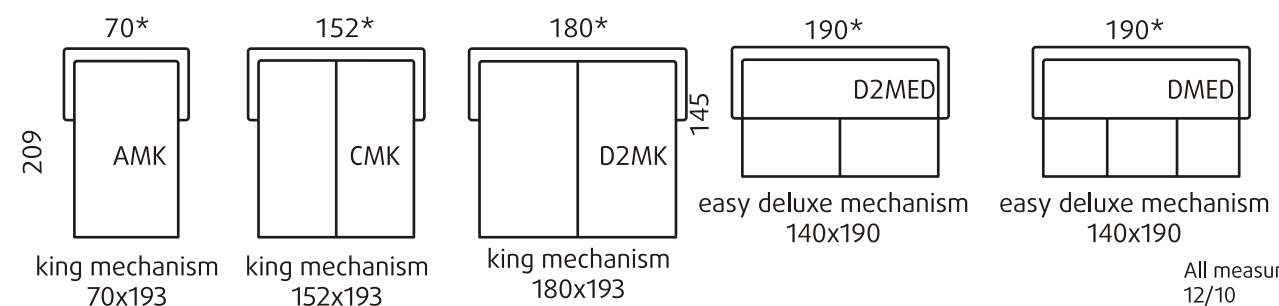

## arm rests

## other parts

S footrest  
openable  
112x78x42cm

Universal 3  
neckrest  
16x51cm

## sofa bed

not available as soft-versio, must be connected to arm rests K12, K20 or K28 from both sides

All measurements +/- 3cm  
12/10