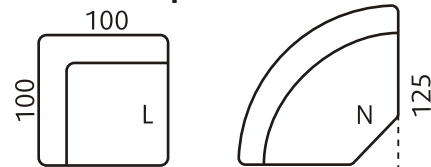

corner pars