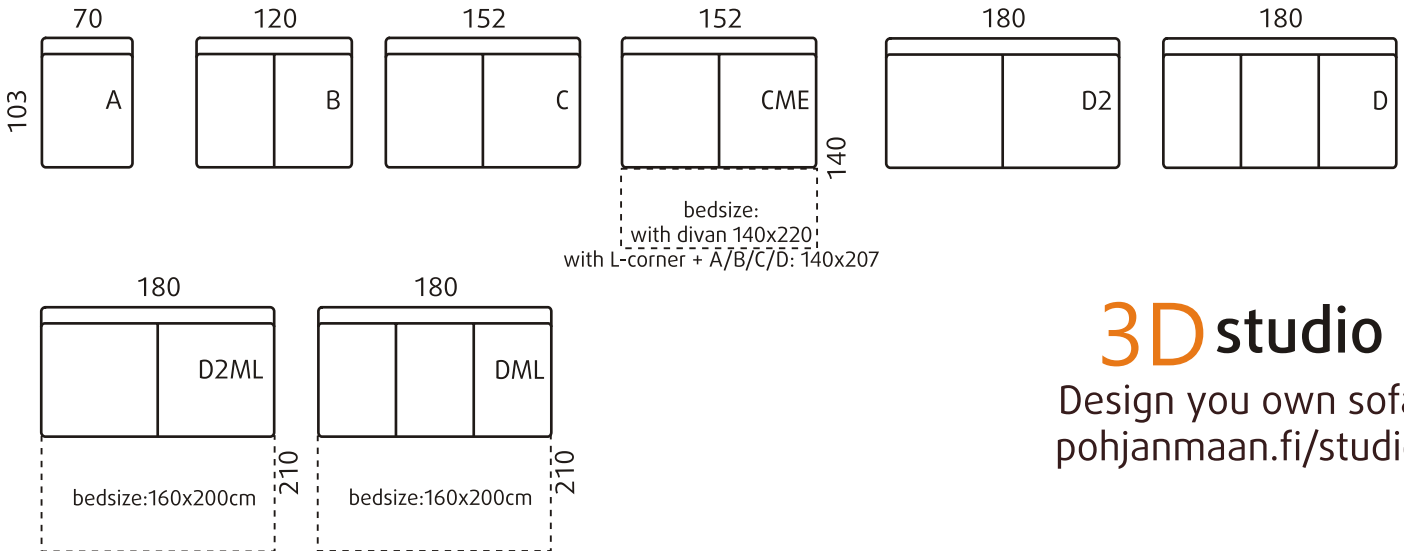

Tokyo

straight parts

3D studio

Design you own sofa
pohjanmaan.fi/studio