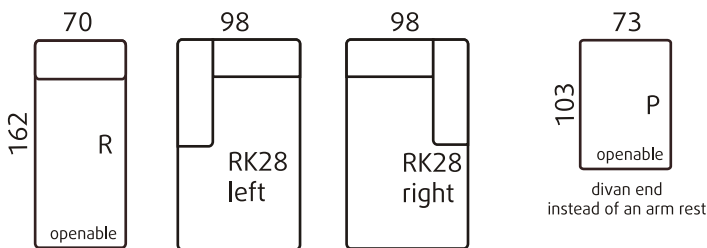

divan parts

RK28 also available with active and passive loudspeakers