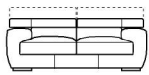

↑ fold following the dotted line ↑

n_grace

NICOLETTIHOME®

L Length - H Height - D Depth - SH Seat Height - SD Seat Depth

dimensions

L 118
H73 D118 SH43 SD59

L 69
H73 D100 SH43 SD59

L 129
H73 D100 SH43 SD59

Description

corner

chair without
armr.

chr no arms
mer.rgt fac.ter.

chr no arms
mer.lft fac. term.

small chair

L 185

H73 D100 SH43 SD59

200

2 seater

L 152

H73 D100 SH43 SD59

210

1 right arm facing
2 str

L 152

H73 D100 SH43 SD59