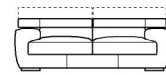

↑ fold following the dotted line ↑

n_grace

NICOLETTIHOME®

L Length - H Height - D Depth - SH Seat Height - SD Seat Depth

dimensions

L 118
H73 D118 SH43 SD59

L 69
H73 D100 SH43 SD59

L 129
H73 D100 SH43 SD59

Description

corner

chair without
armr.

chr no arms
mer.rgt fac.ter.

chr no arms
mer.lft fac. term.

small chair

L 185

H73 D100 SH43 SD59

200

2 seater

L 152

H73 D100 SH43 SD59

210

1 right arm facing
2 str

L 152

H73 D100 SH43 SD59