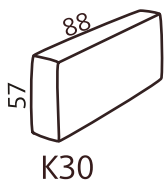

1-seater

2-seater

max-seater

3-seater 2 seats

3-seater 3 seats

corner part

kulma

divan parts

divan left

divan right

divan end

arm rests

K30

other parts

Footrest 90x90x37cm