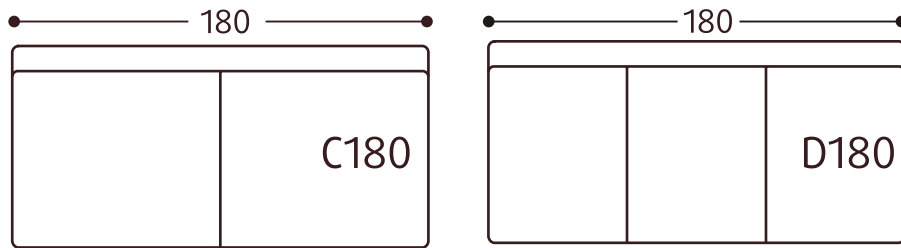

1-seater

2-seater

max-seater

3-seater 2 seats

3-seater 3 seats

corner part

kulma

divan parts

divan left

divan right

divan end

arm rests

K30

other parts

Footrest 90x90x37cm