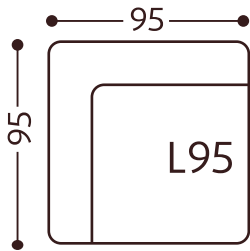

1-seater

2-seater

max-seater

3-seater 2 seats

3-seater 3 seats

corner part

kulma

divan parts

divan left

divan right

divan end

arm rests

K30

other parts

Footrest 90x90x37cm