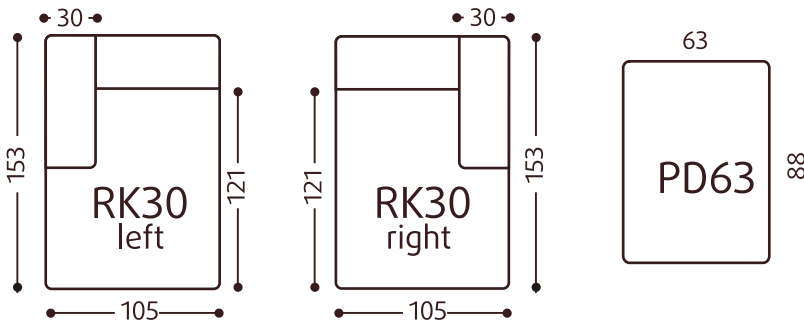

1-seater

2-seater

max-seater

3-seater 2 seats

3-seater 3 seats

corner part

kulma

divan parts

divan left

divan right

divan end

arm rests

K30

other parts

Footrest 90x90x37cm