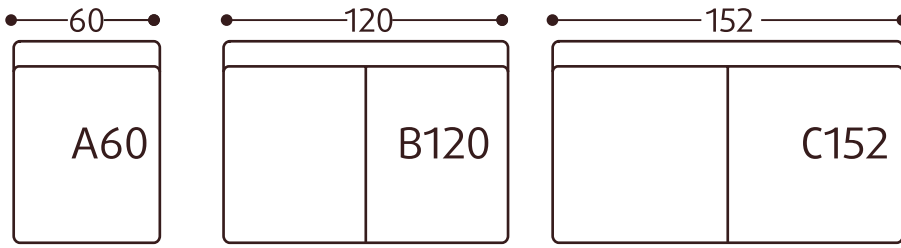

1-seater

2-seater

max-seater

3-seater 2 seats

3-seater 3 seats

corner part

kulma

divan parts

divan left

divan right

divan end

arm rests

K30

other parts

Footrest 90x90x37cm